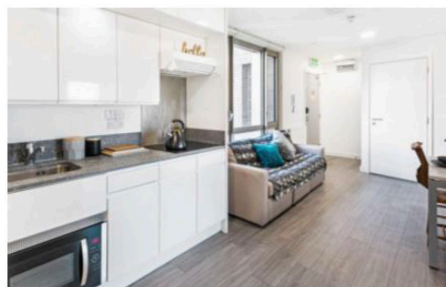

The residence is conveniently located just 6 minutes' walk from Lewisham DLR and mainline train stations, and Elverson Road DLR station. Journey time to central London is only 15 minutes by mainline train, or 30 minutes by DLR.