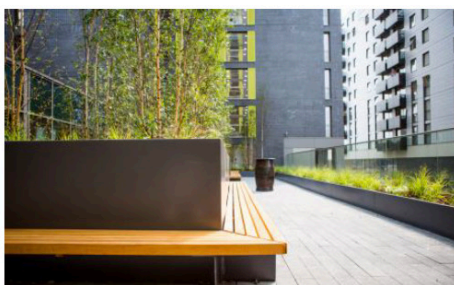

The residence is conveniently located just 6 minutes' walk from Lewisham DLR and mainline train stations, and Elverson Road DLR station. Journey time to central London is only 15 minutes by mainline train, or 30 minutes by DLR.