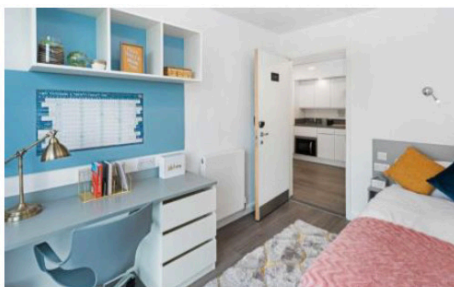

The residence is conveniently located just 6 minutes' walk from Lewisham DLR and mainline train stations, and Elverson Road DLR station. Journey time to central London is only 15 minutes by mainline train, or 30 minutes by DLR.